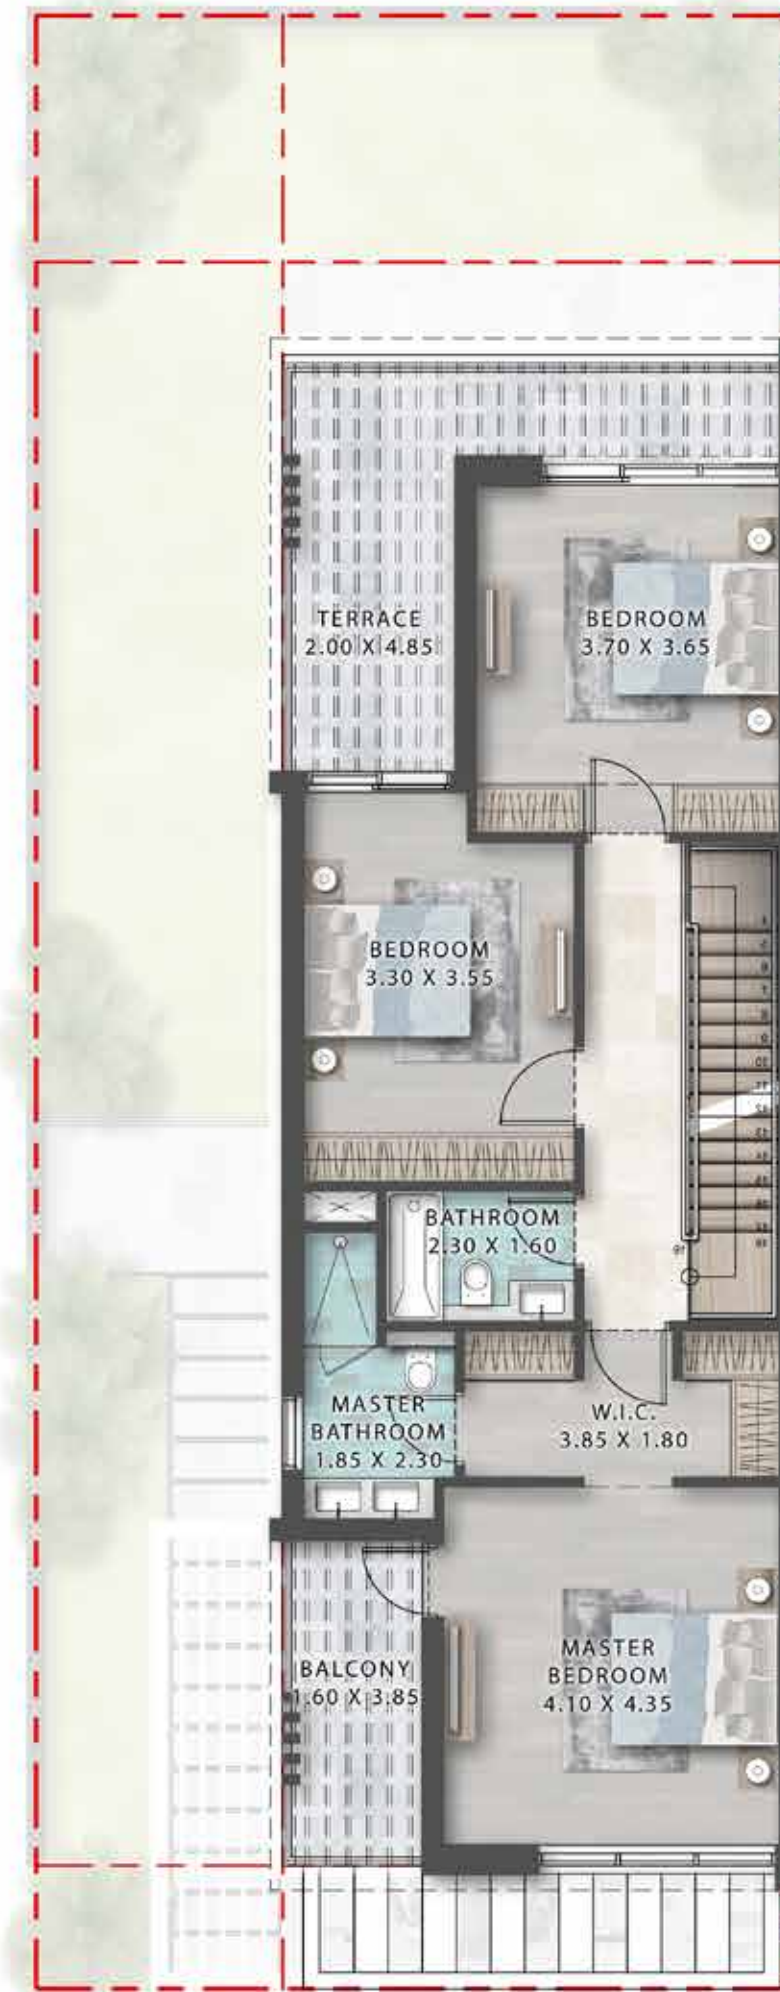

A large, faint, stylized palm tree logo is centered in the background. It features a semi-circular arch at the top and several fronds extending downwards. The logo is rendered in a light, semi-transparent shade of the background color.

# FLOOR PLANS

# 5-BEDROOM TOWNHOUSE

LTH-5H-E

GROUND FLOOR

FIRST FLOOR

SECOND FLOOR

# 4-BEDROOM TOWNHOUSE

LTH-4H-M

GROUND FLOOR

FIRST FLOOR